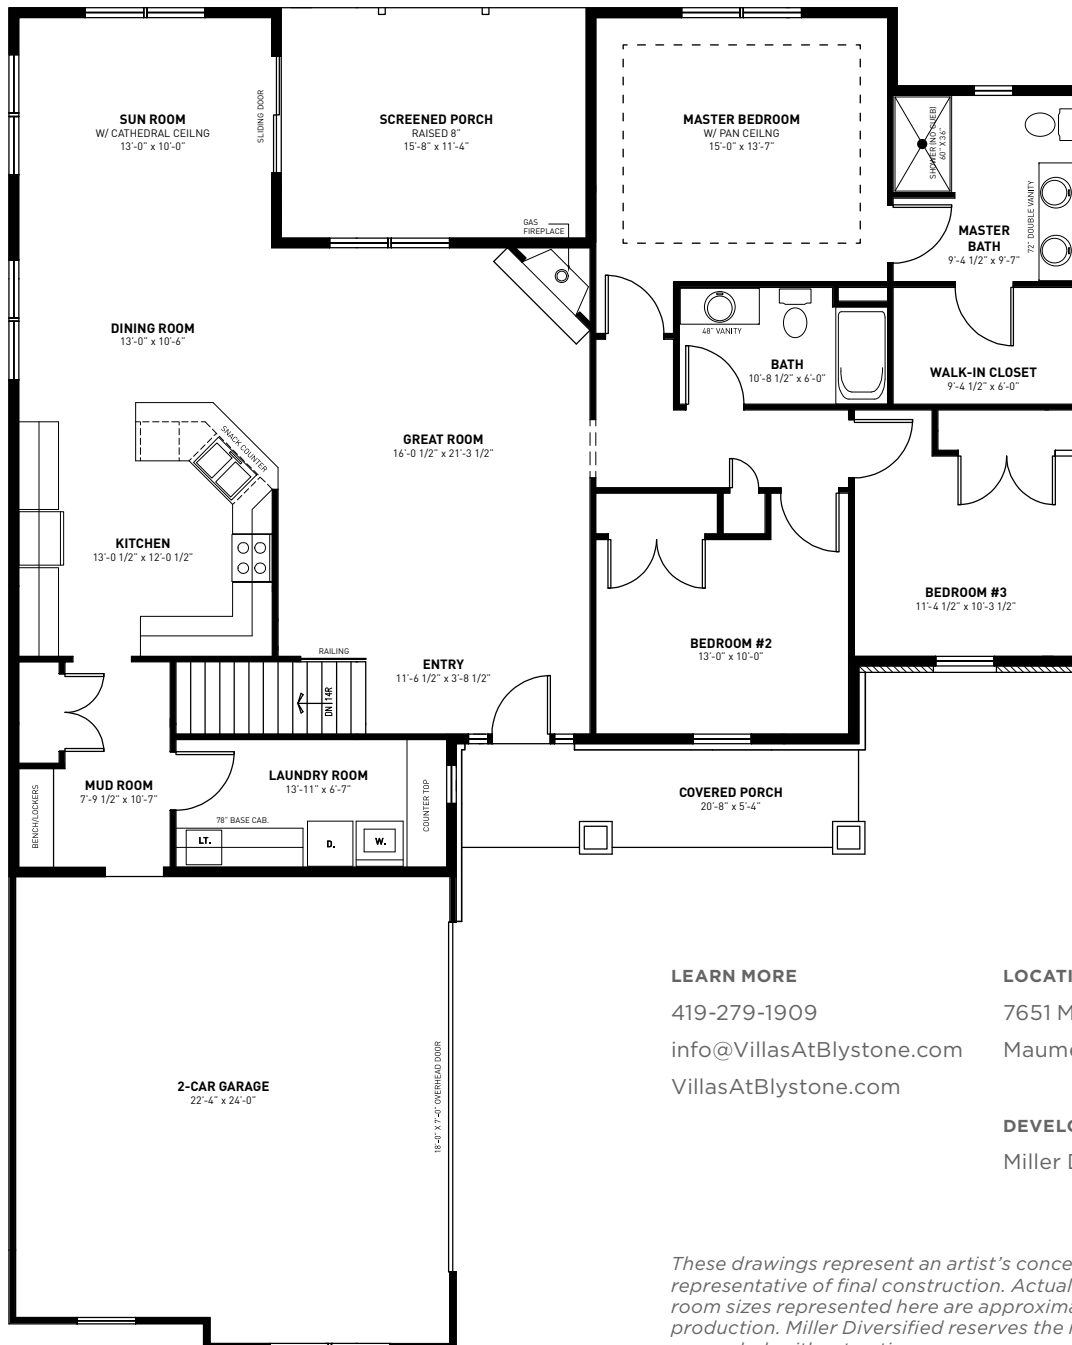

Villas at Blystone

A Miller Diversified Community

The Pullman

BEDROOM	3
BATHROOM	2
LIVING AREA	1,979 ft ²
GARAGE	546 ft ²
UNFINISHED BASEMENT	1,846 ft ²
COVERED PORCH	110 ft ²

LEARN MORE

419-279-1909

info@VillasAtBlystone.com

VillasAtBlystone.com

LOCATION

7651 Monclova Rd.

Maumee, OH 43537

DEVELOPED BY

Miller Diversified

These drawings represent an artist's conception and may not be representative of final construction. Actual square footage and room sizes represented here are approximate and may vary in production. Miller Diversified reserves the right to make changes as needed, without notice.