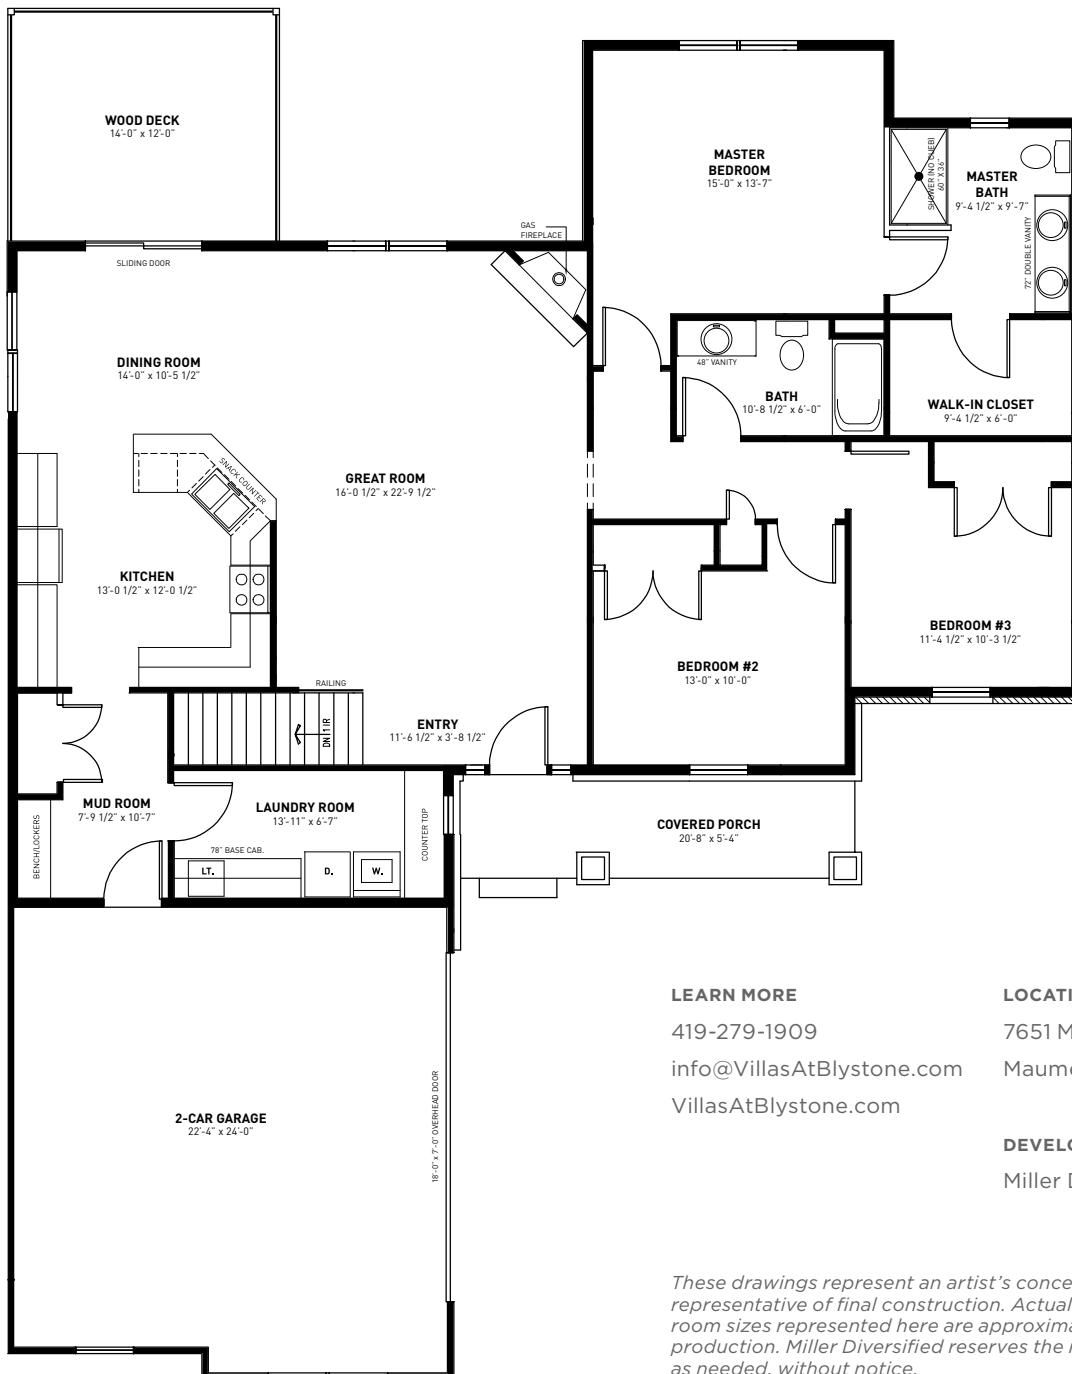

Villas at Blystone

A Miller Diversified Community

The Mountaineer

BEDROOM	3
BATHROOM	2
LIVING AREA	1,858 ft ²
GARAGE	546 ft ²
UNFINISHED BASEMENT	1,741 ft ²
COVERED PORCH	110 ft ²

LEARN MORE

419-279-1909

info@VillasAtBlystone.com

VillasAtBlystone.com

LOCATION

7651 Monclova Rd.

Maumee, OH 43537

DEVELOPED BY

Miller Diversified

These drawings represent an artist's conception and may not be representative of final construction. Actual square footage and room sizes represented here are approximate and may vary in production. Miller Diversified reserves the right to make changes as needed, without notice.