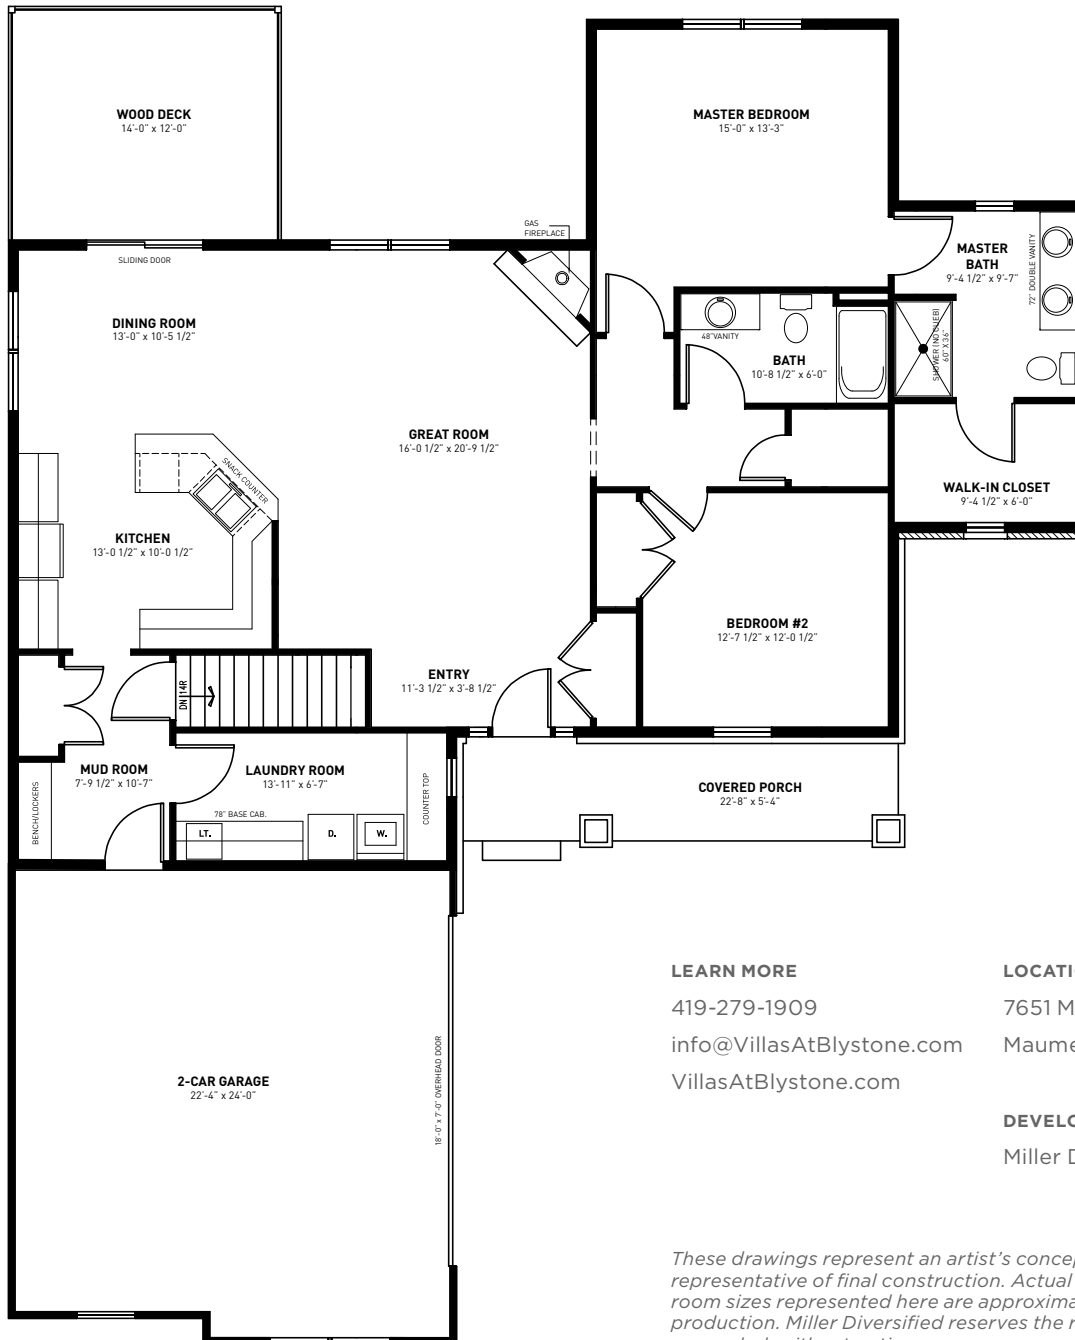

Villas at Blystone

A Miller Diversified Community

The Georgetown

| | |
|----------------------------|-----------------------|
| BEDROOM | 2 |
| BATHROOM | 2 |
| LIVING AREA | 1,667 ft ² |
| GARAGE | 546 ft ² |
| UNFINISHED BASEMENT | 1,553 ft ² |
| COVERED PORCH | 110 ft ² |

Miller Diversified

These drawings represent an artist's conception and may not be representative of final construction. Actual square footage and room sizes represented here are approximate and may vary in production. Miller Diversified reserves the right to make changes as needed, without notice.